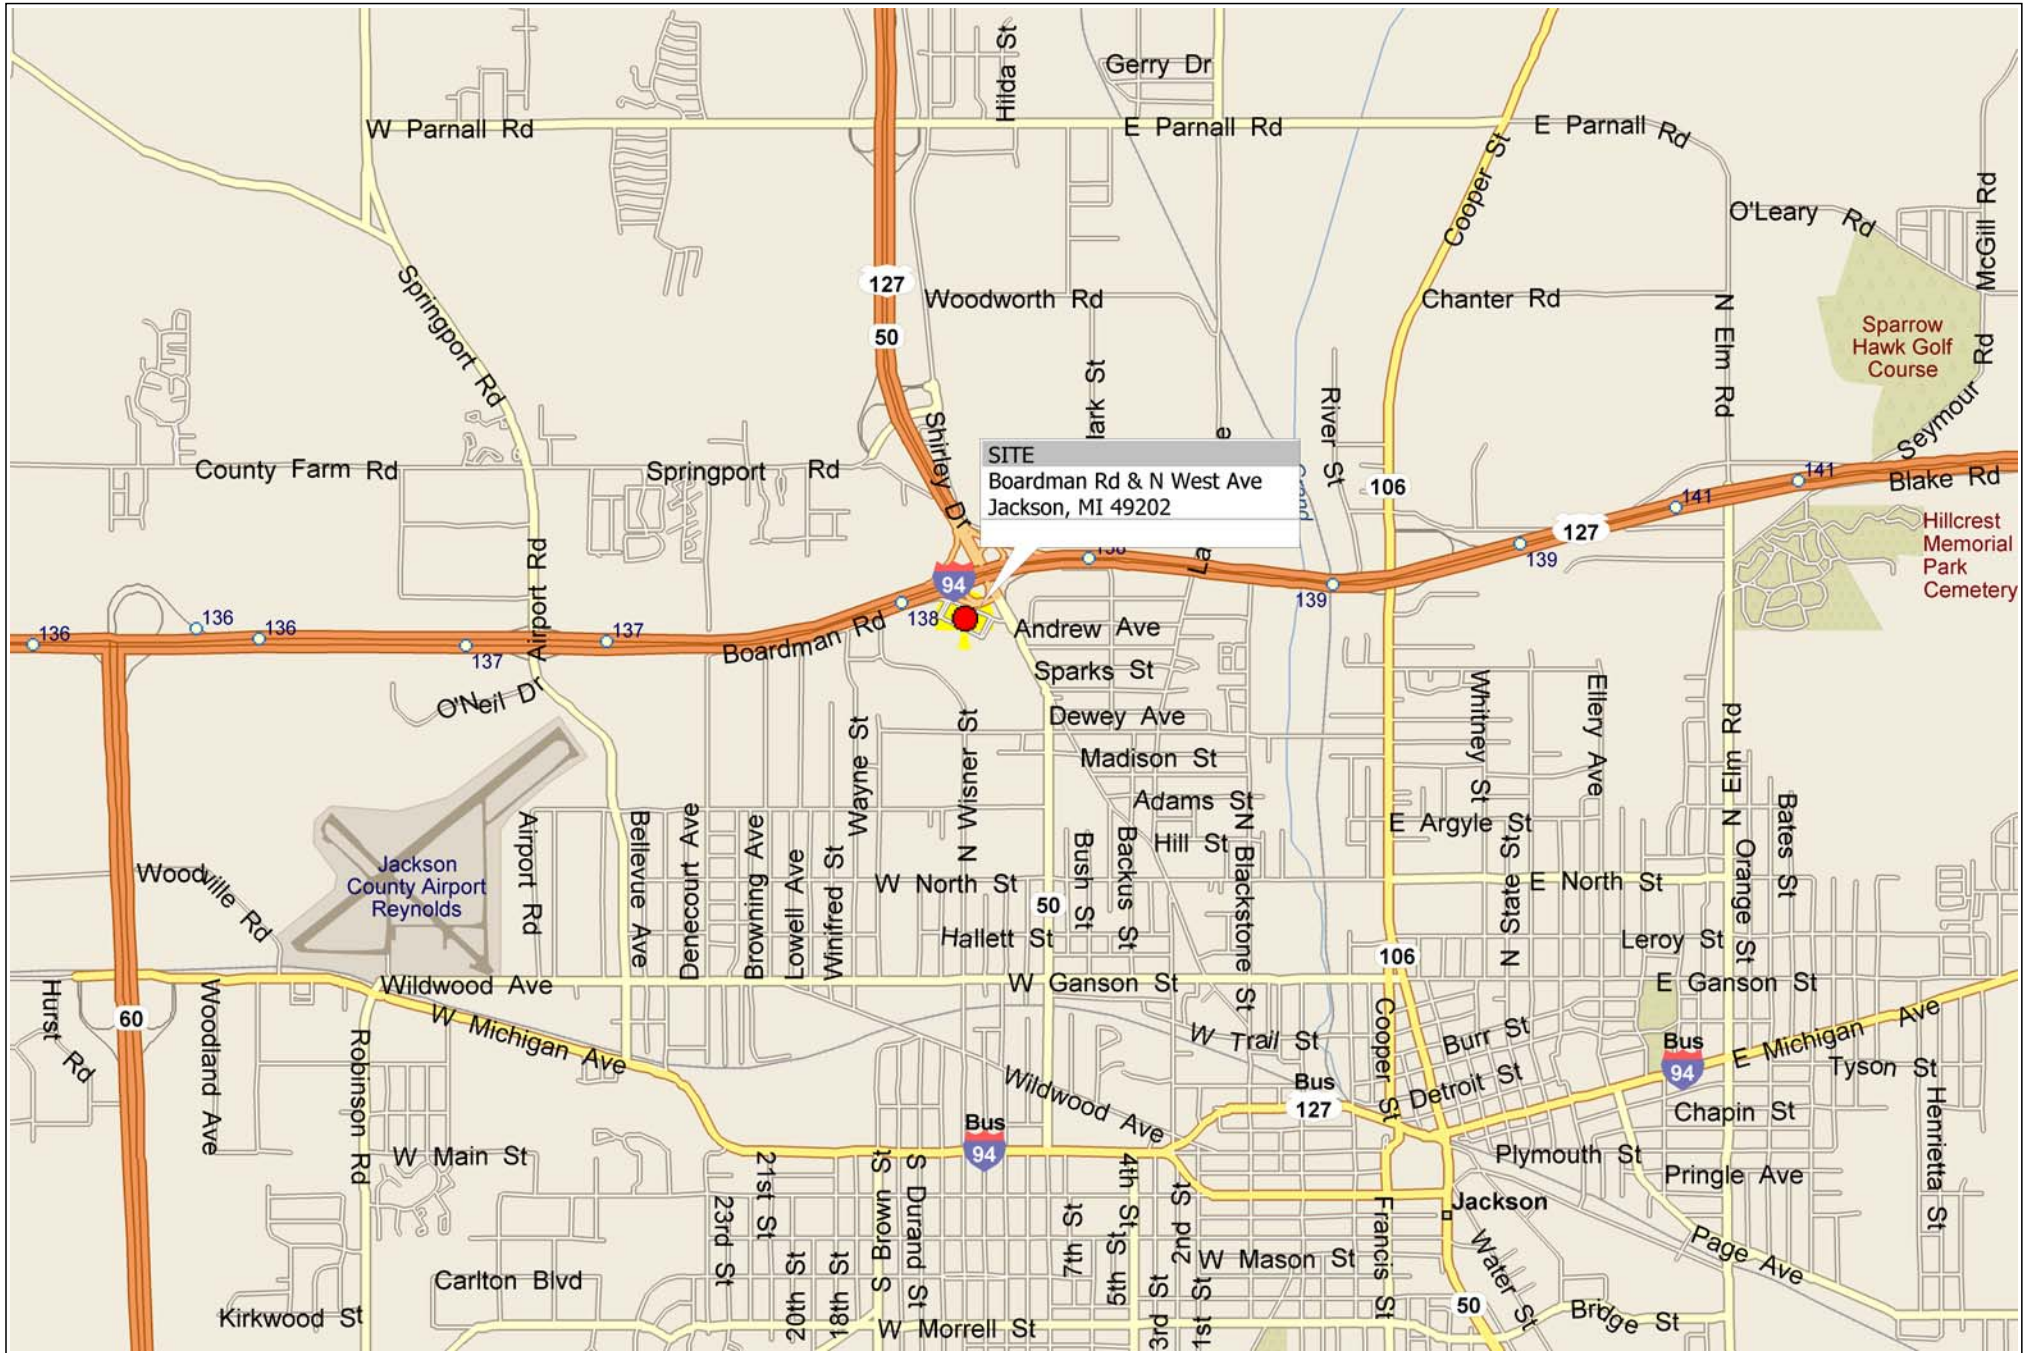

LOCATION MAP

SITE
Boardman Rd & N West Ave
Jackson, MI 49202